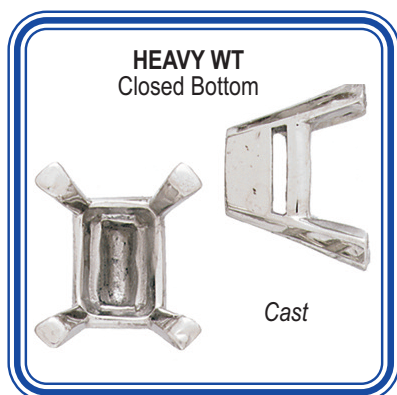

TAPERED CENTER EMERALD

Stock Number	Carat Size	I.D. m/m	Height m/m	Retail Pricing		
				14K-Y	14K-W	PLAT
SE-70105	1/2	5.0 x 3.25	7.0	$84	$84	$227
SE-70106	3/4	5.5 x 4.0	7.1	$90	$90	$260
SE-70107	1.00	6.0 x 4.5	7.4	$118	$118	$347
SE-70108	1.50	7.0 x 5.0	7.4	$122	$122	$358
SE-70109	2.00	8.0 x 6.0	8.3	$151	$151	$422
SE-70110	2.50	8.25 x 7.0	8.5	$144	$144	$420
SE-70111	3.00	9.0 x 7.0	8.7	$152	$152	$436
SE-70112	3.50	10.0 x 7.5	10.0	$196	$196	$508
SE-70113	4.00	11.0 x 8.5	10.0	$217	$217	$614
SE-70114	5.00	11.5 x 9.0	10.0	$212	$212	$588
SE-70115	—	13.0 x 10.0	11.0	$283	$283	$833