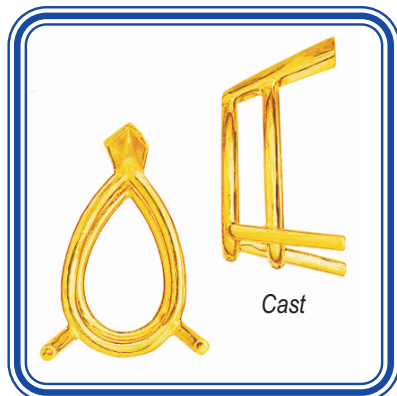

SETTINGS for Pear Shape Stones

3 PRONG V-END PEAR BASKET

Stock Number	I.D. m/m	Height m/m	Retail Pricing	
			14K-Y	14K-W
SE-1292	3.5 x 2.25	3.3	$20	$21
SE-1293	4.0 x 2.5	3.4	$21	$23
SE-1294	4.0 x 3.0	3.7	$22	$23
SE-1295	4.5 x 3.0	3.7	$28	$29
SE-1296	5.0 x 3.0	3.9	$28	$27
SE-1298	5.5 x 4.0	4.7	$38	$39
SE-1299	6.0 x 4.0	5.1	$46	$44
SE-1300	7.0 x 4.0	4.8	$45	$48
SE-1301	7.0 x 5.0	5.6	$56	$52
SE-1302	8.0 x 5.0	5.8	$66	$62
SE-1303	8.5 x 6.0	6.0	$74	$70
SE-1304	9.0 x 6.0	6.0	$75	$76
SE-1305	10.0 x 6.0	6.4	$97	$86
SE-1306	10.5 x 7.0	6.8	$106	$91
SE-1307	11.0 x 7.0	6.3	$103	$102
SE-1308	12.0 x 7.0	7.2	$114	$111
SE-1309	12.0 x 8.0	7.8	$131	$131
SE-1311	13.0 x 9.0	6.7	$139	*
SE-1312	14.0 x 9.0	7.3	$147	*
SE-1313	15.0 x 10.0	7.6	$158	*
SE-1314	16.0 x 11.0	6.6	$198	*
SE-1315	17.0 x 11.0	7.1	$205	*
SE-1316	18.0 x 12.0	10.7	$211	*
SE-1317	19.0 x 13.0	9.2	$238	*
SE-1318	20.0 x 13.0	9.6	$249	*
SE-1319	21.0 x 14.0	11.6	$279	*

* special order

visit our PENDANT BAILS on pages 57-59