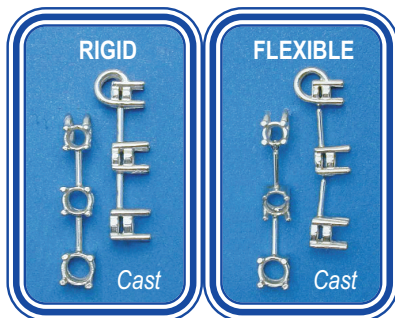

3 STONE IN-LINE PENDANT

Stock Number	Pendant Type	Carat Sizes	Total Weight	Retail Pricing	
				14K-Y	14K-W
PD-3025	Rigid	.04/.08/.12	.25	$111	$111
PD-3050	Rigid	.10/.15/.25	.50	$130	$130
PD-3100	Rigid	.20/.30/.50	1.00	$163	$163
				14K-Y	14K-W
PD-3025F	Flexible	.04/.08/.12	.25	$114	$114
PD-3050F	Flexible	.10/.15/.25	.50	$133	$133
PD-3100F	Flexible	.20/.30/.50	1.00	$166	$166