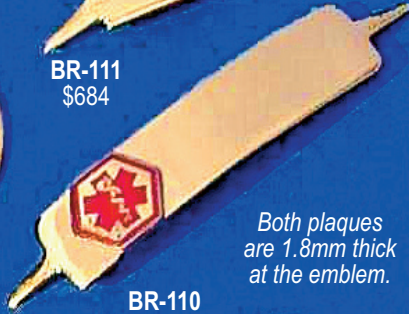

### MEDICAL DISCS & BRACELET PLAQUES

**DS-112**  
0.75mm thick  
\$112

**DS-132**  
0.75mm thick  
\$360

**DS-143**  
0.75mm thick  
\$656

**BR-111**  
\$684

**BR-110**  
\$885

Both plaques are 1.8mm thick at the emblem.

### DOG TAG

**DS-4020**  
0.5mm thick  
\$530