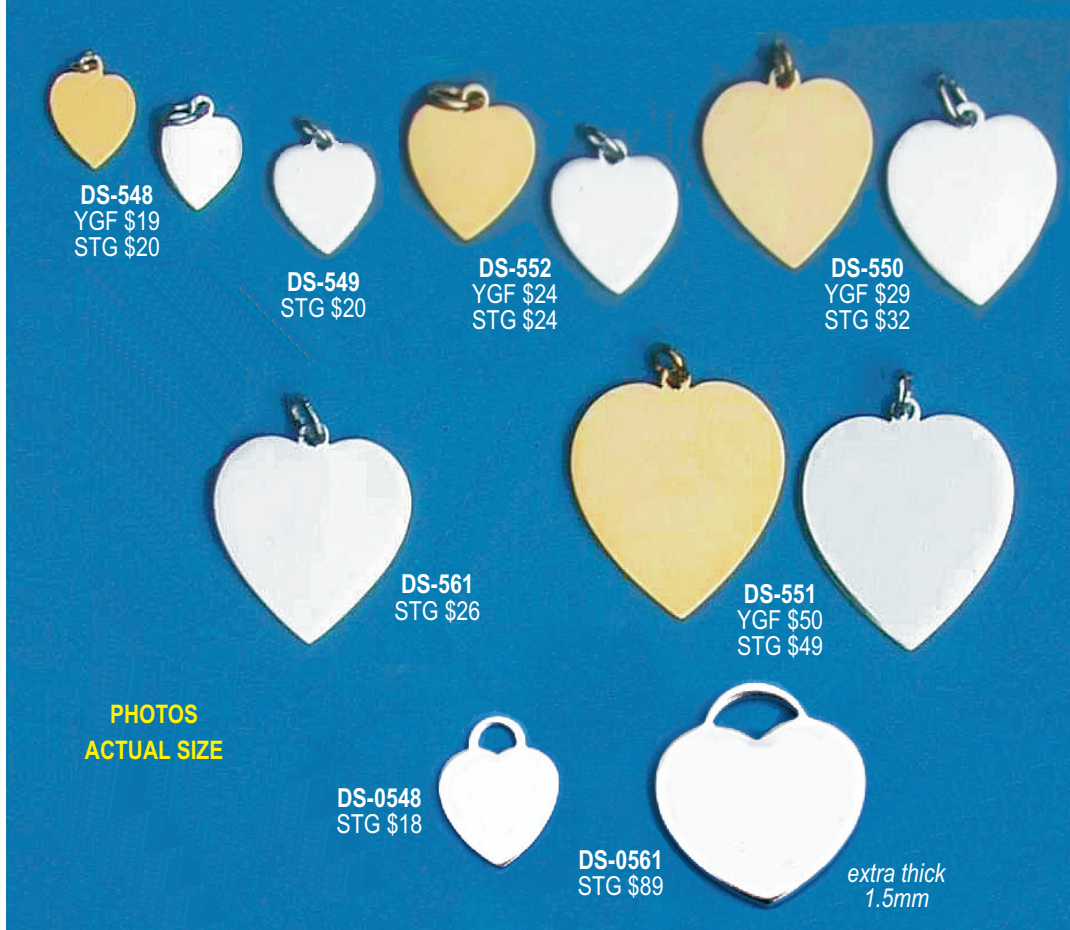

ENGRAVEABLE CHARMS

HEART DISCS – *Sterling & YGF*