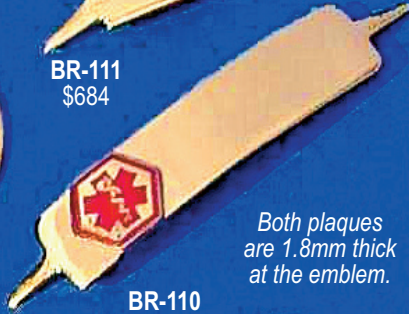

### MEDICAL DISCS & BRACELET PLAQUES

**DS-112**  
0.75mm thick  
\$112

**DS-132**  
0.75mm thick  
\$360

**DS-143**  
0.75mm thick  
\$656

**BR-111**  
\$684

**BR-110**  
\$885

Both plaques are 1.8mm thick at the emblem.