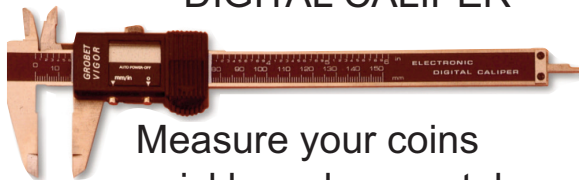

COIN MOUNTINGS

Coin Description	Millimeter Size	Stock Number	Mount Style	Retail Pricing		
				14K-Y	YGF	STG
ITALY						
500 LIRA	25.78 x 1.93	CM-9050	Plain	$232	$50	$26
1000 LIRA	27.25 x 2.11	CM-9100	Plain	$232	$30	$23
RUSSIA						
5 RUBLE	18.57 x 1.14	CM-705	Plain	$234	—	—
10 RUBLE	22.55 x 1.68	CM-710	Plain	$288	—	—
SOUTH AFRICA						
1/10 Ounce KRUGERRAND	16.46 x 1.19	CM-2010	Plain	$191	—	—
		CM-2010D	Diamond Cut	$164	—	—
		CM-2010R	Rope	$369	—	—
1/4 Ounce KRUGERRAND	22.00 x 1.83	CM-3025	Plain	$306	—	—
		CM-3025D	Diamond Cut	$295	—	—
		CM-3025R	Rope	$594	—	—
1/2 Ounce KRUGERRAND	27.00 x 2.24	CM-2050	Plain	$490	—	—
		CM-2050D	Diamond Cut	$490	—	—
		CM-2050R	Rope	$788	—	—
1 Ounce KRUGERRAND	32.77 x 2.72	CM-2100	Plain	$539	$30	—
		CM-2100D	Diamond Cut	$530	—	—
		CM-2100R	Rope	$895	—	—
EUROPEAN UNION — Euro Zone						
ONE CENT EURO	16.2 x 1.60	CM-8001	Plain	$178	$23	$23
TWO CENT EURO	18.7 x 1.70	CM-8002	Plain	$232	$40	$23
FIVE CENT EURO	21.2 x 1.60	CM-8005	Plain	$270	$50	$26
TEN CENT EURO	19.7 x 1.90	CM-8010	Plain	$214	$43	$25
TWENTY CENT EURO	22.2 x 2.10	CM-8020	Plain	$271	$43	$26
FIFTY CENT EURO	24.2 x 2.30	CM-8050	Plain	$380	$31	$27
ONE EURO DOLLAR	23.3 x 2.30	CM-8100	Plain	$321	$30	$35
TWO EURO DOLLAR	25.7 x 2.10	CM-8200	Plain	$360	$37	$28
SWITZERLAND — Credit Suisse						
1 Gram CREDIT SUISSE INGOT	INGOT SIZE 15.0 x 8.60 x 0.65	CM-301	Plain	$140		
5 Gram CREDIT SUISSE INGOT	INGOT SIZE 23.5 x 14.0 x 1.30	CM-305	Plain	$212		
10 Gram CREDIT SUISSE INGOT	INGOT SIZE 25.65 x 15.52 x 1.73	CM-310	Plain	$220		

DIGITAL CALIPER

Measure your coins quickly and accurately.

Made of stainless steel. Measures inside and outside in inches and millimeters. Capacity 0-6 inches with .001" resolution, or 0-150 mm with 0.01 mm resolution. Includes zero set button and depth measuring rod. Protective carrying case and battery included. **35.180 DIGITAL CALIPER**